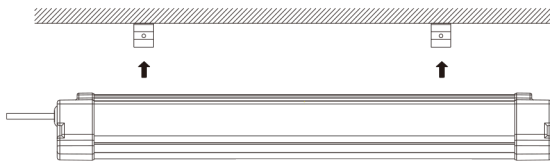

LED Tri-proof Light

Parameters

	ILS-TP-20W-60-850	ILS-TP-30W-60-850	ILS-TP-40W-120-850	ILS-TP-50W-120-850	ILS-TP-60W-150-850
Power	20 W	30 W	40 W	50 W	60W
Luminous flux	2,500 lm	3,750 lm	5,000 lm	6,250 lm	7,500 lm
Dimension(L*W*H)	L600*W94*H69mm	L600*W94*H69mm	L1200*W94*H69mm	L1200*W94*H69mm	L1500*W94*H69mm
Luminaire efficacy	Up to 125 lm/W				
CCT	2700 K to 6500 K				
CRI	>80				
Input	200-240Vac / 100-277Vac				
Operating temperature	-20 up to +45 °C				
Beam angle	120 degree				
Dimming	1~10Vdc / TRIAC / Motion sensor / Emergency				
IP Rating	IP65				

Dimension

Model	TP-60-20	TP-60-30	TP-120-40	TP-120-50	TP-150-60
L (MM)	600	600	1200	1200	1500

Installation

1. Ceiling mounted

①

Fix clips on the ceiling and stuck lamp fixture by clips

②

③
Tighten clips with screws