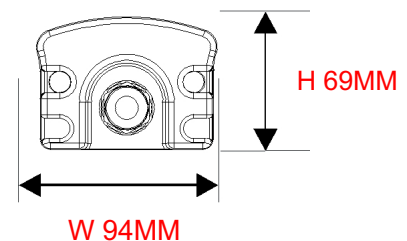

LED Tri-proof Light

Parameters

	ILS-TP-20W-60-850	ILS-TP-30W-60-850	ILS-TP-40W-120-850	ILS-TP-50W-120-850	ILS-TP-60W-150-850
Power	20 W	30 W	40 W	50 W	60W
Luminous flux	2,500 lm	3,750 lm	5,000 lm	6,250 lm	7,500 lm
Dimension(L*W*H)	L600*W94*H69mm	L600*W94*H69mm	L1200*W94*H69mm	L1200*W94*H69mm	L1500*W94*H69mm
Luminaire efficacy	Up to 125 lm/W				
CCT	2700 K to 6500 K				
CRI	>80				
Input	200-240Vac / 100-277Vac				
Operating temperature	-20 up to +45 °C				
Beam angle	120 degree				
Dimming	1~10Vdc / TRIAC / Motion sensor / Emergency				
IP Rating	IP65				

Dimension

Model	TP-60-20	TP-60-30	TP-120-40	TP-120-50	TP-150-60
L (MM)	600	600	1200	1200	1500

Installation

1. Ceiling mounted

①

Fix clips on the ceiling and stuck lamp fixture by clips

②

③
Tighten clips with screws

Model	Qty / Carton	Carton Size	Gross Weight / Carton(kg)
ILS-TP-20W-60-850	6pcs	65*25*21CM	11
ILS-TP-30W-60-850	6pcs	65*25*21CM	11
ILS-TP-40W-120-850	4pcs	125*18*21CM	12
ILS-TP-50W-120-850	4pcs	125*18*21CM	12
ILS-TP-60W-150-850	4pcs	155*18*21CM	15