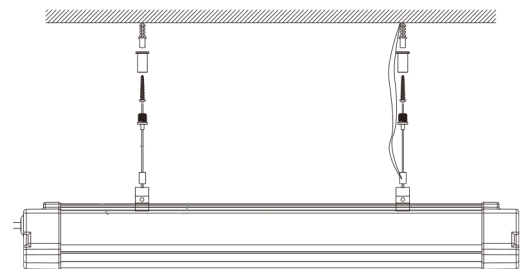

2. Suspended

①