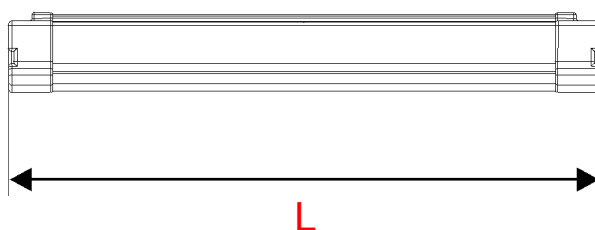

LED Tri-proof Light

Parameters

	ILS-TP-20W-60-850	ILS-TP-30W-60-850	ILS-TP-40W-120-850	ILS-TP-50W-120-850	ILS-TP-60W-150-850
Power	20 W	30 W	40 W	50 W	60W
Luminous flux	2,500 lm	3,750 lm	5,000 lm	6,250 lm	7,500 lm
Dimension(L*W*H)	L600*W94*H69mm	L600*W94*H69mm	L1200*W94*H69mm	L1200*W94*H69mm	L1500*W94*H69mm
Luminaire efficacy	Up to 125 lm/W				
CCT	2700 K to 6500 K				
CRI	>80				
Input	200-240Vac / 100-277Vac				
Operating temperature	-20 up to +45 °C				
Beam angle	120 degree				
Dimming	1~10Vdc / TRIAC / Motion sensor / Emergency				
IP Rating	IP65				

Dimension

Model	TP-60-20	TP-60-30	TP-120-40	TP-120-50	TP-150-60
L (MM)	600	600	1200	1200	1500

Installation

1. Ceiling mounted

①

Fix clips on the ceiling and stuck lamp fixture by clips

②

③
Tighten clips with screws