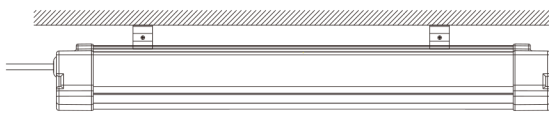

LED Tri-proof Light

Parameters

	ILS-TP-20W-60-850	ILS-TP-30W-60-850	ILS-TP-40W-120-850	ILS-TP-50W-120-850	ILS-TP-60W-150-850
Power	20 W	30 W	40 W	50 W	60W
Luminous flux	2,500 lm	3,750 lm	5,000 lm	6,250 lm	7,500 lm
Dimension(L*W*H)	L600*W94*H69mm	L600*W94*H69mm	L1200*W94*H69mm	L1200*W94*H69mm	L1500*W94*H69mm
Luminaire efficacy	Up to 125 lm/W				
CCT	2700 K to 6500 K				
CRI	>80				
Input	200-240Vac / 100-277Vac				
Operating temperature	-20 up to +45 °C				
Beam angle	120 degree				
Dimming	1~10Vdc / TRIAC / Motion sensor / Emergency				
IP Rating	IP65				

Dimension

Model	TP-60-20	TP-60-30	TP-120-40	TP-120-50	TP-150-60
L (MM)	600	600	1200	1200	1500

Installation

1. Ceiling mounted

①

Fix clips on the ceiling and stuck lamp fixture by clips

②

③
Tighten clips with screws